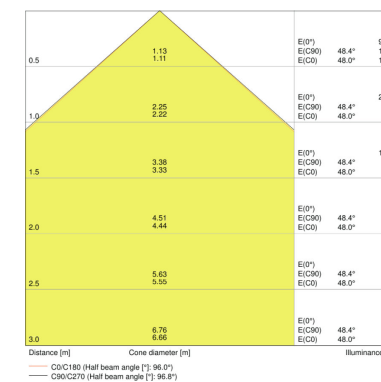

FLOODLIGHT 50 W 4000 K IP65 BK

- FLOODLIGHT 50 W 3000 K IP65 BK,
- FLOODLIGHT 50 W 3000 K IP65 WT,
- FLOODLIGHT 50 W 4000 K IP65 BK,
- FLOODLIGHT 50 W 4000 K IP65 WT,
- FLOODLIGHT 50 W 6500 K IP65 BK,
- FLOODLIGHT 50 W 6500 K IP65 WT