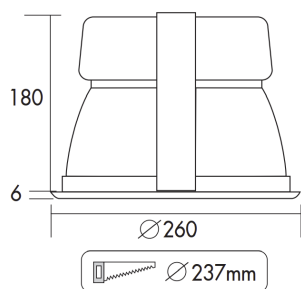

Version: February 2021

DIMENSIONS

PHOTOMETRIC SPECIFICATIONS

LED DOWNLIGHT LONO 260 25W 3000K