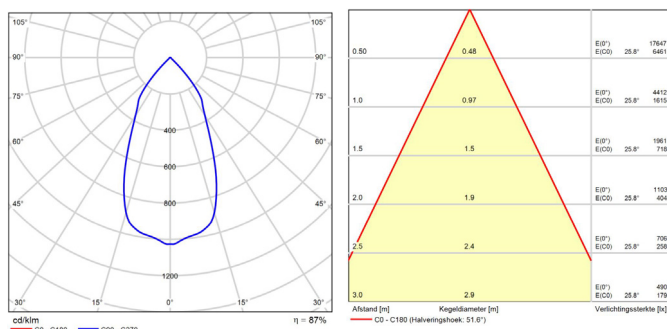

ITEM CODE	DESCRIPTION	W	LM	LM/W	KELVIN	LIFETIME L80B10	BEAM ANGLE
3501035	LED Spot Scopa 62W 3000K 60° White	62	6290	101	3000	50000	60°
3501017	LED Spot Scopa 62W 3000K 60° Black	62	6290	101	3000	50000	60°
3501032	LED Spot Scopa 62W 4000K 20° White	62	6700	108	4000	50000	20°
3501014	LED Spot Scopa 62W 4000K 20° Black	62	6700	108	4000	50000	20°
3501034	LED Spot Scopa 62W 4000K 40° White	62	7115	115	4000	50000	40°
3501016	LED Spot Scopa 62W 4000K 40° Black	62	7115	115	4000	50000	40°
3501036	LED Spot Scopa 62W 4000K 60° White	62	6615	107	4000	50000	60°
3501018	LED Spot Scopa 62W 4000K 60° Black	62	6615	107	4000	50000	60°

DIMENSIONS

PHOTOMETRIC SPECIFICATIONS LED SPOT SCOPA 33W 3000K 40D

874/2012

PRAGMALUX

All rights reserved. Pragmalux - PDL Lighting Group B.V. retains the right to modify product specifications without any prior notice or obligation and does not assume any liability for any consequences of using this document. Subject to errors and printing errors. Luminous flux tolerance: +/- 10%. Power consumption tolerance: +/- 10%.