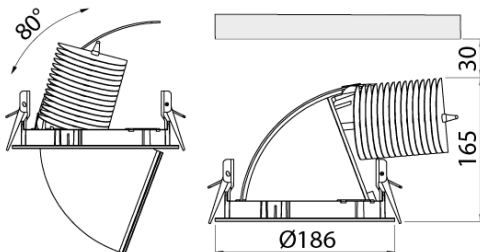

ITEM CODE	DESCRIPTION	W	LM	LM/W	KELVIN	LIFETIME L80B10	BEAM ANGLE
3501035	LED Spot Scopa 62W 3000K 60° White	62	6290	101	3000	50000	60°
3501017	LED Spot Scopa 62W 3000K 60° Black	62	6290	101	3000	50000	60°
3501032	LED Spot Scopa 62W 4000K 20° White	62	6700	108	4000	50000	20°
3501014	LED Spot Scopa 62W 4000K 20° Black	62	6700	108	4000	50000	20°
3501034	LED Spot Scopa 62W 4000K 40° White	62	7115	115	4000	50000	40°
3501016	LED Spot Scopa 62W 4000K 40° Black	62	7115	115	4000	50000	40°
3501036	LED Spot Scopa 62W 4000K 60° White	62	6615	107	4000	50000	60°
3501018	LED Spot Scopa 62W 4000K 60° Black	62	6615	107	4000	50000	60°

DIMENSIONS

PHOTOMETRIC SPECIFICATIONS LED SPOT SCOPA 33W 3000K 40D

874/2012

PRAGMALUX

All rights reserved. Pragmalux - PDL Lighting Group B.V. retains the right to modify product specifications without any prior notice or obligation and does not assume any liability for any consequences of using this document. Subject to errors and printing errors. Luminous flux tolerance: +/- 10%. Power consumption tolerance: +/- 10%.