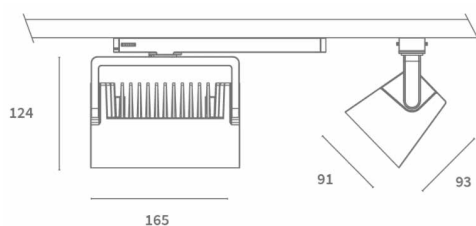

DIMENSIONS

PRAGMALUX

All rights reserved. Pragmalux - PDL Lighting Group B.V. retains the right to modify product specifications without any prior notice or obligation and does not assume any liability for any consequences of using this document. Subject to errors and printing errors. Luminous flux tolerance: +/- 10%. Power consumption tolerance: +/- 10%.

Version: October 2020