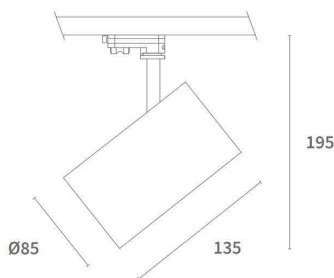

5 PRAGMALUX
YEAR
WARRANTY

COLORS

DETAILS

Black version

SPECIFICATIONS

ITEM CODE	DESCRIPTION	W	LM	LM/W	KELVIN	LIFETIME L80B10	BEAM ANGLE
9174215	LED 3-Phase Track Spot Dio 25,7W 3000K 3293lm CRI>90 15° White	25.7	3293	128	3000	50000	15°
9174216	LED 3-Phase Track Spot Dio 25,7W 3000K 3293lm CRI>90 24° White	25.7	3293	128	3000	50000	24°
9174217	LED 3-Phase Track Spot Dio 25,7W 3000K 3293lm CRI>90 36° White	25.7	3293	128	3000	50000	36°
9174218	LED 3-Phase Track Spot Dio 25,7W 3000K 3293lm CRI>90 55° White	25.7	3293	128	3000	50000	55°
9174219	LED 3-Phase Track Spot Dio 25,7W 3000K 3293lm CRI>90 15° Black	25.7	3293	128	3000	50000	15°
9174220	LED 3-Phase Track Spot Dio 25,7W 3000K 3293lm CRI>90 24° Black	25.7	3293	128	3000	50000	24°
9174221	LED 3-Phase Track Spot Dio 25,7W 3000K 3293lm CRI>90 36° Black	25.7	3293	128	3000	50000	36°
9174222	LED 3-Phase Track Spot Dio 25,7W 3000K 3293lm CRI>90 55° Black	25.7	3293	128	3000	50000	55°
9174223	LED 3-Phase Track Spot Dio 30,1W 3000K 3677lm CRI>90 15° White	30.1	3677	122	3000	50000	15°
9174227	LED 3-Phase Track Spot Dio 30,1W 3000K 3677lm CRI>90 24° White	30.1	3677	122	3000	50000	24°
9174036	LED 3-Phase Track Spot Dio 30,1W 3000K 3677lm CRI>90 36° White	30.1	3677	122	3000	50000	36°
9174225	LED 3-Phase Track Spot Dio 30,1W 3000K 3677lm CRI>90 55° White	30.1	3677	122	3000	50000	55°
9174226	LED 3-Phase Track Spot Dio 30,1W 3000K 3677lm CRI>90 15° Black	30.1	3677	122	3000	50000	15°
9174224	LED 3-Phase Track Spot Dio 30,1W 3000K 3677lm CRI>90 24° Black	30.1	3677	122	3000	50000	24°
9174037	LED 3-Phase Track Spot Dio 30,1W 3000K 3677lm CRI>90 36° Black	30.1	3677	122	3000	50000	36°
9174228	LED 3-Phase Track Spot Dio 30,1W 3000K 3677lm CRI>90 55° Black	30.1	3677	122	3000	50000	55°

DIMENSIONS

PHOTOMETRIC SPECIFICATIONS

LED 3 PHASE SPOT DIO 25,7W 3000K 36D