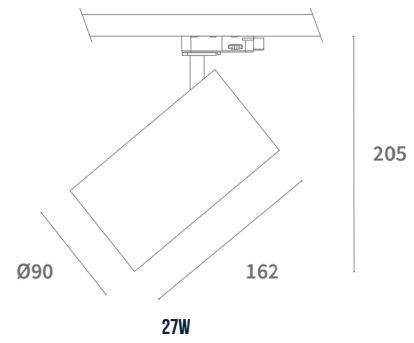

DIMENSIONS