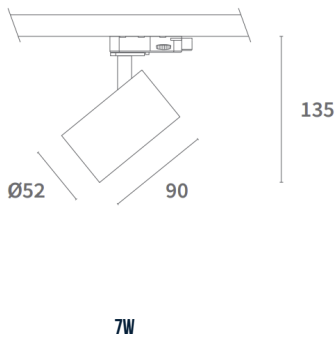

DIMENSIONS