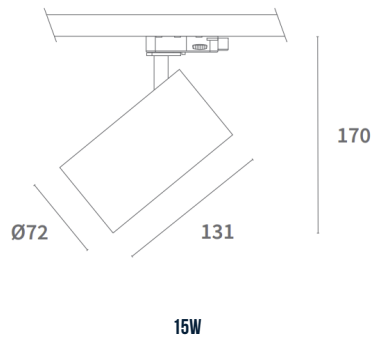

DIMENSIONS