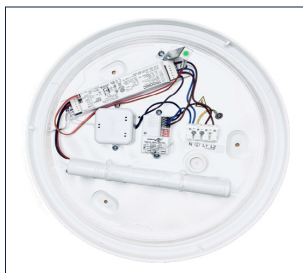

Emergency

OPTIONS

ACCESSORIES

SPECIFICATIONS

ITEM CODE	DESCRIPTION	W	LM	LM/W	KELVIN	CRI	INPUT CURRENT	LIFETIME L80B10	BEAM ANGLE
4605654	LED Bulkhead Polo IP44 8W 3000K Ø180mm	8	650	81	3000	≥80	0.08	50000	120°
4605661	LED Bulkhead Polo IP44 8W 4000K Ø180mm	8	700	88	4000	≥80	0.08	50000	120°
4608334	LED Bulkhead Polo G2 IP44 12W 3000K-6000K 3-CCT Ø280mm	12	1000-1100	83-92	3000/4000/6000	≥80	0.06	50000	120°
4608334-S	LED Bulkhead Polo G2 IP44 12W 3000K-6000K 3-CCT Ø280mm Sensor	12	1000-1100	83-92	3000/4000/6000	≥80	0.06	50000	120°
4608334-N	LED Bulkhead Polo G2 IP44 12W 3000K-6000K 3-CCT Ø280mm Emergency	12	1000-1100	83-92	3000/4000/6000	≥80	0.06	50000	120°
4608334-SN	LED Bulkhead Polo G2 IP44 12W 3000K-6000K 3-CCT Ø280mm Sensor+Emergency	12	1000-1100	83-92	3000/4000/6000	≥80	0.06	50000	120°
4608341	LED Bulkhead Polo G2 IP44 18W 3000K-6000K 3-CCT Ø360mm	18	1550-1700	86-94	3000/4000/6000	≥80	0.09	50000	120°
4608341-S	LED Bulkhead Polo G2 IP44 18W 3000K-6000K 3-CCT Ø360mm Sensor	18	1550-1700	86-94	3000/4000/6000	≥80	0.09	50000	120°
4608341-N	LED Bulkhead Polo G2 IP44 18W 3000K-6000K 3-CCT Ø360mm Emergency	18	1550-1700	86-94	3000/4000/6000	≥80	0.09	50000	120°
4608341-SN	LED Bulkhead Polo G2 IP44 18W 3000K-6000K 3-CCT Ø360mm Sensor+Emergency	18	1550-1700	86-94	3000/4000/6000	≥80	0.09	50000	120°
4608358	LED Bulkhead Polo G2 IP44 22W 3000K-6000K 3-CCT Ø410mm	22	1950-2150	89-98	3000/4000/6000	≥80	0.11	50000	120°
4608358-S	LED Bulkhead Polo G2 IP44 22W 3000K-6000K 3-CCT Ø410mm Sensor	22	1950-2150	89-98	3000/4000/6000	≥80	0.11	50000	120°
4608358-N	LED Bulkhead Polo G2 IP44 22W 3000K-6000K 3-CCT Ø410mm Emergency	22	1950-2150	89-98	3000/4000/6000	≥80	0.11	50000	120°
4608358-SN	LED Bulkhead Polo G2 IP44 22W 3000K-6000K 3-CCT Ø410mm Sensor+Emergency	22	1950-2150	89-98	3000/4000/6000	≥80	0.11	50000	120°

PRAGMALUX

All rights reserved. Pragmalux - PDL Lighting Group B.V. retains the right to modify product specifications without any prior notice or obligation and does not assume any liability for any consequences of using this document. Subject to errors and printing errors. Luminous flux tolerance: +/- 10%. Power consumption tolerance: +/- 10%.

Version: March 2021