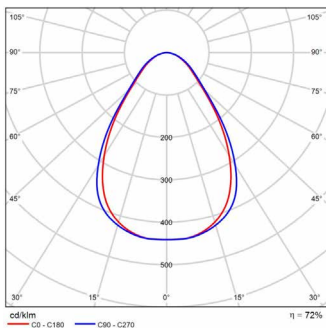

DIMENSIONS

EXTRA INFORMATION

Darklight version

Cross version

Gloss version

Darklight reflector version

Cross reflector version

PHOTOMETRIC SPECIFICATIONS

LED DOWNLIGHT MADO 195 25W 3000K MATT

Afstand [m]	Kegelstrahlhöhe [m]	Verlichtingssterkte [lx]
0.50	0.78 0.73	EIP ¹⁾ 7135 EIC ²⁾ 37.8° 1770 EIO ³⁾ 30.3° 1819
1.0	1.8 1.5	EIP ¹⁾ 1784 EIC ²⁾ 37.8° 442 EIO ³⁾ 30.3° 468
1.5	2.3 2.2	EIP ¹⁾ 793 EIC ²⁾ 37.8° 197 EIO ³⁾ 30.3° 208
2.0	3.1 2.9	EIP ¹⁾ 446 EIC ²⁾ 37.8° 111 EIO ³⁾ 30.3° 117
2.5	3.9 3.7	EIP ¹⁾ 285 EIC ²⁾ 37.8° 71 EIO ³⁾ 30.3° 75
3.0	4.7 4.4	EIP ¹⁾ 188 EIC ²⁾ 37.8° 48 EIO ³⁾ 30.3° 52

Afstand [m] Kegelstrahlhöhe [m] Verlichtingssterkte [lx]
— C0 - C180 (halveringshoek: 72.8°) — C90 - C270 (halveringshoek: 75.8°)

874/2012