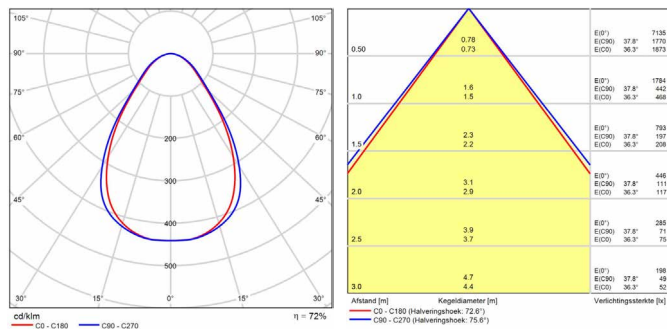

DIMENSIONS

EXTRA INFORMATION

Darklight version

Darklight reflector version

Gloss version

PHOTOMETRIC SPECIFICATIONS

LED DOWNLIGHT MADO 240 25W 3000K MATT

PRAGMALUX