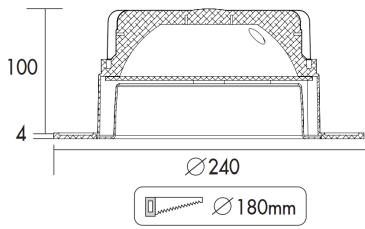

MADO 240 LED DOWNLIGHT

PRAGMALUX
PROFESSIONAL LIGHTING

ITEM CODE	DESCRIPTION	W	LM	LM/W	KELVIN	LIFETIME L80B10	BEAM ANGLE
3501555	LED Downlight MADO 240 39W 3000K 4655lm Ø240 Z:200 †100 Gloss	39	4250	109	3000	100000	83°
3501561	LED Downlight MADO 240 39W 4000K 4810lm Ø240 Z:200 †100 Gloss	39	4385	112	4000	100000	83°

DIMENSIONS