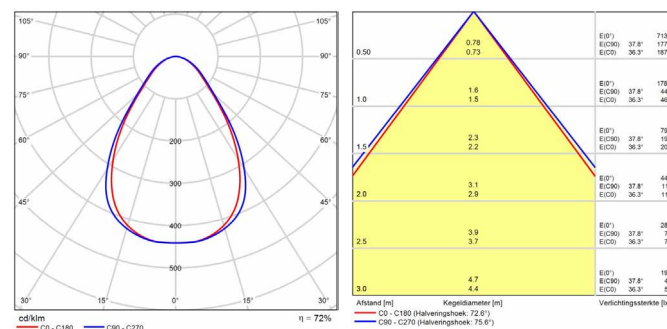

PHOTOMETRIC SPECIFICATIONS LED DOWNLIGHT MADO 240 25W 3000K MATT