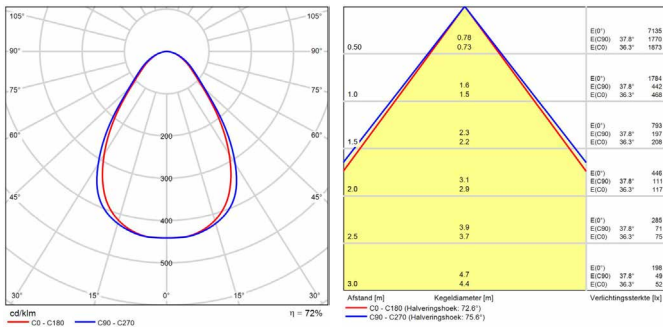

PHOTOMETRIC SPECIFICATIONS

LED DOWNLIGHT MADO SURFACE 25W 3000K MATT