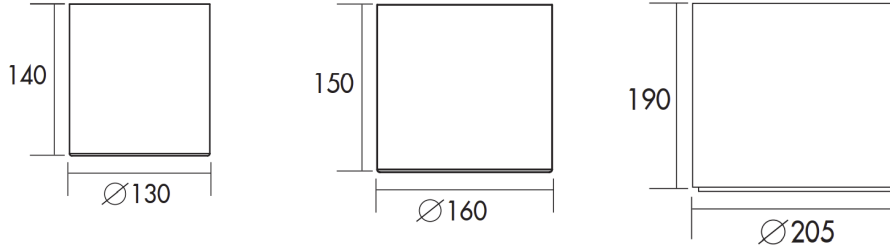

MADO SURFACE LED DOWNLIGHT

PRAGMALUX
PROFESSIONAL LIGHTING

ITEM CODE	DESCRIPTION	W	LM	LM/W	KELVIN	LIFETIME L80B10	BEAM ANGLE
3501346	LED Downlight MADO Surface 25W 3000K 2950lm Ø205 ↓190 Cross	18	2160	120	3000	50000	93°
3501358	LED Downlight MADO Surface 25W 4000K 3100lm Ø205 ↓190 Cross	18	2270	126	4000	50000	93°

DIMENSIONS