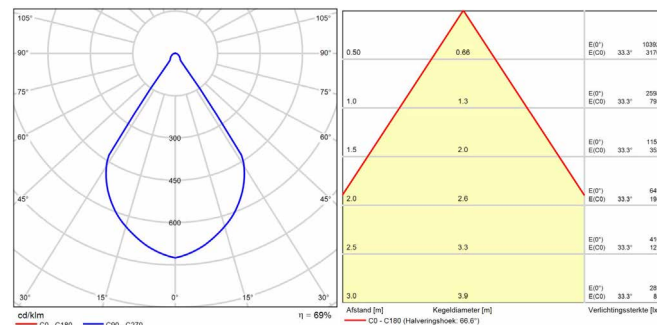

* Bruto lumen - LOR up to 85%

DIMENSIONS

PHOTOMETRIC SPECIFICATIONS

LED PANEL HIGHBAY COPA 24W PC

LED PANEL HIGHBAY COPA 24W ALU

874/2012