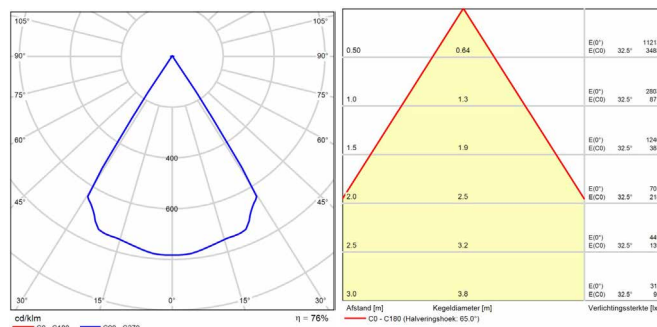

PHOTOMETRIC SPECIFICATIONS

LED PANEL HIGHBAY COPA 24W PC