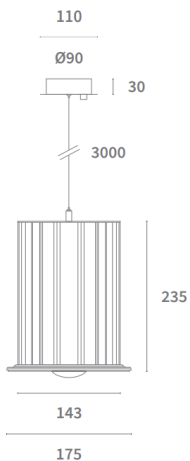

KEY FEATURES

The Copa pendant luminaire is a stylish and functional highbay luminaire and is ideally suited as basic light for commercial spaces, such as in shops, receptions, showrooms and similar areas with medium-high ceilings. The Copa uses a premium Philips Fortimo SLM Module and Philips LED Driver for a guaranteed long life. This fixture comes standard with a 3 meter long suspension cable set. The caps are available separately in the transparent (PC) version with a wide beam angle (80D), or black and anodized aluminum with a narrow beam angle (38D).

DETAILS

3 meter suspended kit (included)

OPTIONS

COLORS

ACCESSORIES

PC Ø406 H:277 (80°) 9030629 ALU Ø418 H:280 (38°) 9140197 Black Ø418 H:280(38°) 9140198

SPECIFICATIONS

ITEM CODE	DESCRIPTION	W	LM*	LM/W*	KELVIN	CRI	LIFETIME L80B10
9060326	LED Highbay Copa 24W 3000K 3700lm Grey	24	3700	154	3000	≥90	50000
9060327	LED Highbay Copa 24W 3000K 3700m Black	24	3700	154	3000	≥90	50000
9060328	LED Highbay Copa 24W 4000K 3850lm Grey	24	3850	160	4000	≥90	50000
9060329	LED Highbay Copa 24W 4000K 3850lm Black	24	3850	160	4000	≥90	50000
9060330	LED Highbay Copa 42W 3000K 6300lm Grey	42	6300	150	3000	≥90	50000
9060331	LED Highbay Copa 42W 3000K 6300lm Black	42	6300	150	3000	≥90	50000
9060332	LED Highbay Copa 42W 4000K 6650lm Grey	42	6650	158	4000	≥90	50000
9060333	LED Highbay Copa 42W 4000K 6650lm Black	42	6650	158	4000	≥90	50000

* Bruto lumen - LOR up to 85%

DIMENSIONS

PHOTOMETRIC SPECIFICATIONS

LED PANEL HIGHBAY COPA 24W PC

LED PANEL HIGHBAY COPA 24W ALU

874/2012