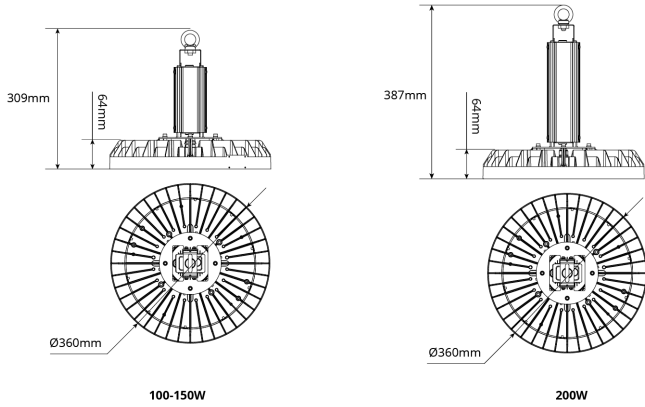

Version: October 2020

DIMENSIONS

PHOTOMETRIC SPECIFICATIONS

LED HIGHBAY HORIZON 100W 4000K 90° 1-10V DIM BLACK

LED HIGHBAY HORIZON 150W 4000K 90° 1-10V DIM BLACK

LED HIGHBAY HORIZON 200W 4000K 90° 1-10V DIM BLACK