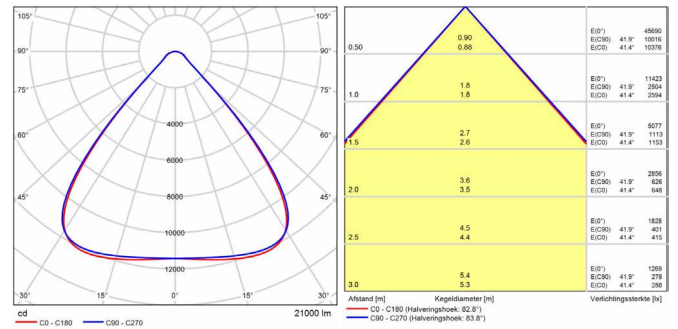

Version: October 2020

DIMENSIONS

PHOTOMETRIC SPECIFICATIONS

LED HIGHBAY HORIZON 100W 4000K 90° 1-10V DIM BLACK

LED HIGHBAY HORIZON 150W 4000K 90° 1-10V DIM BLACK

LED HIGHBAY HORIZON 200W 4000K 90° 1-10V DIM BLACK