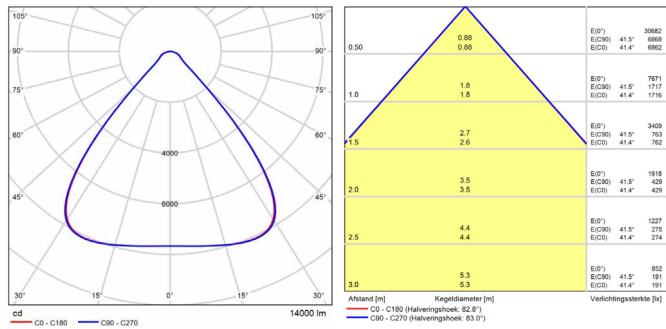

Version: October 2020

DIMENSIONS

PHOTOMETRIC SPECIFICATIONS

LED HIGHBAY HORIZON 100W 4000K 90° 1-10V DIM BLACK

LED HIGHBAY HORIZON 150W 4000K 90° 1-10V DIM BLACK

LED HIGHBAY HORIZON 200W 4000K 90° 1-10V DIM BLACK