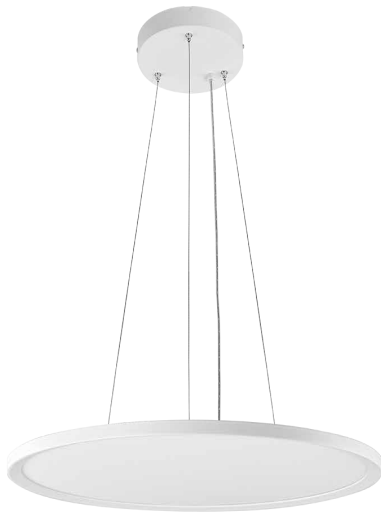

KEY FEATURES

Pragmalux LED Pendant Stello.

IP20 IK02   CRI ≥80

5 PRAGMALUX
YEAR
WARRANTY

OPTIONS

COLORS

ACCESSORIES

Pendel set 1.5m
Included

SPECIFICATIONS

ITEM CODE	DESCRIPTION	W	LM*	LM/W*	KELVIN	LIFETIME L80B10	BEAM ANGLE
9060539	LED Pendelarmatuur Stello Ø610mm 58W 3000K 5600lm White	58	5600	97	3000	50000	120°
9060544	LED Pendelarmatuur Stello Ø610mm 58W 3000K 5600lm White - DALI	58	5600	97	3000	50000	120°
9060540	LED Pendelarmatuur Stello Ø610mm 58W 4000K 6000lm White	58	6000	103	4000	50000	120°
9060545	LED Pendelarmatuur Stello Ø610mm 58W 4000K 6000lm White - DALI	58	6000	103	4000	50000	120°

* Bruto lumen - LOR up to 70%

DIMENSIONS

PHOTOMETRIC SPECIFICATIONS LED PENDANT STELLO 58W 3000K

PRAGMALUX

All rights reserved. Pragmalux - PDL Lighting Group B.V. retains the right to modify product specifications without any prior notice or obligation and does not assume any liability for any consequences of using this document. Subject to errors and printing errors. Luminous flux tolerance: +/- 10%. Power consumption tolerance: +/- 10%.