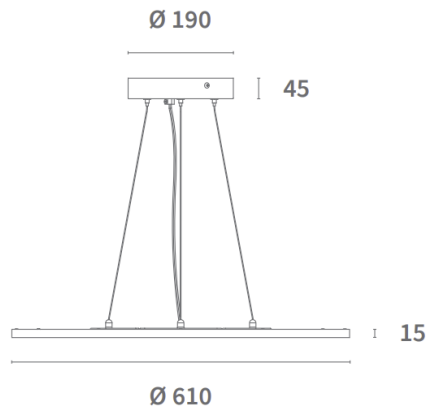

SPECIFICATIONS

ITEM CODE	DESCRIPTION	W	LM*	LM/W*	KELVIN	LIFETIME L80B10	BEAM ANGLE
9060539	LED Pendelarmatuur Stello Ø610mm 58W 3000K 5600lm White	58	5600	97	3000	50000	120°
9060544	LED Pendelarmatuur Stello Ø610mm 58W 3000K 5600lm White - DALI	58	5600	97	3000	50000	120°
9060540	LED Pendelarmatuur Stello Ø610mm 58W 4000K 6000lm White	58	6000	103	4000	50000	120°
9060545	LED Pendelarmatuur Stello Ø610mm 58W 4000K 6000lm White - DALI	58	6000	103	4000	50000	120°

* Bruto lumen - LOR up to 70%

DIMENSIONS

PHOTOMETRIC SPECIFICATIONS LED PENDANT STELLO 58W 3000K

PRAGMALUX

All rights reserved. Pragmalux - PDL Lighting Group B.V. retains the right to modify product specifications without any prior notice or obligation and does not assume any liability for any consequences of using this document. Subject to errors and printing errors. Luminous flux tolerance: +/- 10%. Power consumption tolerance: +/- 10%.