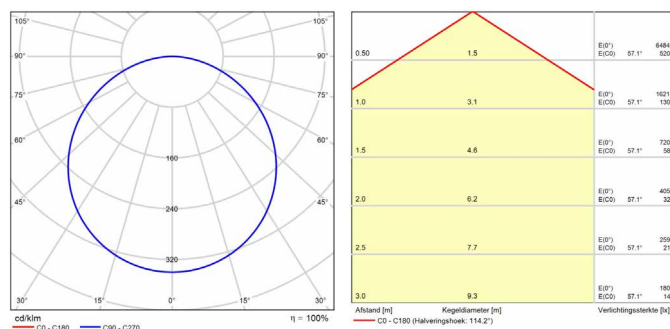

PHOTOMETRIC SPECIFICATIONS LED PENDANT STELLO 58W 3000K

PRAGMALUX

All rights reserved. Pragmalux - PDL Lighting Group B.V. retains the right to modify product specifications without any prior notice or obligation and does not assume any liability for any consequences of using this document. Subject to errors and printing errors. Luminous flux tolerance: +/- 10%. Power consumption tolerance: +/- 10%.

Version: October 2020

874/2012