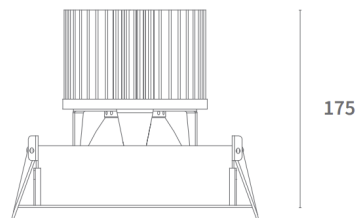

KEY FEATURES

Gimball spot, the spot can be directed in any direction, without it protruding from the ceiling. This creates a calm image on the ceiling. The recessed spot can be tilted 30° and rotated 360°, which gives a great deal of flexibility to move the spot according to products, including rotating the spot.

IP20 IK02

42°

CRI ≥ 90

TILTABLE
30° X 360°

INSTALLATION
175 mm

DIMENSIONS
190 mm

5 PRAGMALUX
YEAR
WARRANTY

OPTIONS

GST
18i3/5

CASAMBI

2700K 4000K

COLORS

SPECIFICATIONS

ITEM CODE	DESCRIPTION	W	LM*	LM/W*	KELVIN	LIFETIME L80B10	BEAM ANGLE
9112154	LED Spot Cardano 24W 3000K CRI>90 42D 3078lm White Ø190 F - G Ø175	24	3078	128	3000	50000	42°
9111702	LED Spot Cardano 41,6W 3000K CRI>90 42D 5308lm White Ø190 F - G Ø175	42	5308	126	3000	50000	42°
9114885	LED Spot Cardano 41,6W 3000K CRI>90 60D 5308lm White Ø190 F - G Ø175	42	5308	126	3000	50000	60°

* Bruto lumen - LOR up to 85%

DIMENSIONS

Ø190

175

Cutout Size
Ø 175mm

PHOTOMETRIC SPECIFICATIONS LED SPOT CARDANO 42W 3000K 42D