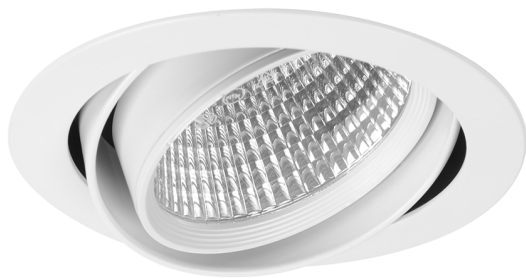

KEY FEATURES

Gimball spot, the spot can be directed in any direction, without it protruding from the ceiling. This creates a calm image on the ceiling. The recessed spot can be tilted 30° and rotated 360°, which gives a great deal of flexibility to move the spot according to products, including rotating the spot.

IP20 IK02

42°

CRI ≥ 90

TILTABLE
30° X 360°

INSTALLATION
175 mm

DIMENSIONS
190 mm

5 PRAGMALUX
YEAR
WARRANTY

OPTIONS

GST
18i3/5

CASAMBI

2700K 4000K

COLORS

SPECIFICATIONS

ITEM CODE	DESCRIPTION	W	LM*	LM/W*	KELVIN	LIFETIME L80B10	BEAM ANGLE
9112154	LED Spot Cardano 24W 3000K CRI>90 42D 3078lm White Ø190 F - G Ø175	24	3078	128	3000	50000	42°
9111702	LED Spot Cardano 41,6W 3000K CRI>90 42D 5308lm White Ø190 F - G Ø175	42	5308	126	3000	50000	42°
9114885	LED Spot Cardano 41,6W 3000K CRI>90 60D 5308lm White Ø190 F - G Ø175	42	5308	126	3000	50000	60°

* Bruto lumen - LOR up to 85%

DIMENSIONS

Ø190

175

Cutout Size
Ø 175mm

PHOTOMETRIC SPECIFICATIONS LED SPOT CARDANO 42W 3000K 42D