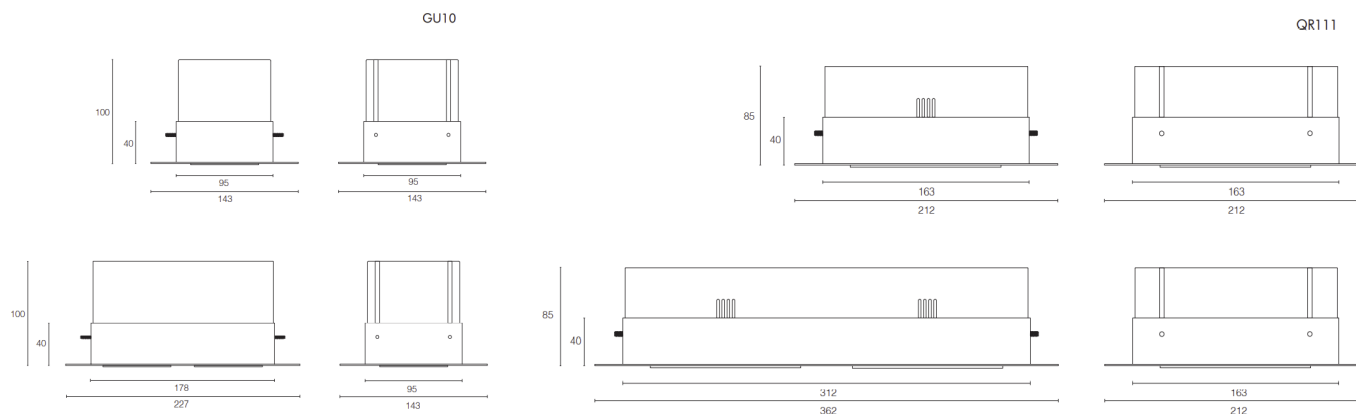

IP20 IK02 G53 12V
GU10 220V
230V

COLORS

COMPATIBLE LAMPS

SPECIFICATIONS

| ITEM CODE | DESCRIPTION | EQUIVALENT | COLOR |
|-----------|--|------------|-------|
| 9112591 | Spot Esta Trimless AR111/QR111 Square 2V Tilttable White - Incl. G53 Fitting | 50W HAL | White |
| 9112592 | Spot Esta Trimless AR111/QR111 Square 2V Tilttable Black - Incl. G53 Fitting | 50W HAL | Black |
| 9112589 | Spot Esta Trimless AR111/QR111 Square Tilttable White - Incl. G53 Fitting | 50W HAL | White |
| 9112590 | Spot Esta Trimless AR111/QR111 Square Tilttable Black - Incl. G53 Fitting | 50W HAL | Black |
| 9112587 | Spot Esta Trimless Square 2V Tilttable White - Incl. GU10 Fitting | 50W HAL | White |
| 9112588 | Spot Esta Trimless Square 2V Tilttable Black - Incl. GU10 Fitting | 50W HAL | Black |
| 9112585 | Spot Esta Trimless Square Tilttable White - Incl. GU10 Fitting | 50W HAL | White |
| 9112586 | Spot Esta Trimless Square Tilttable Black - Incl. GU10 Fitting | 50W HAL | Black |
| 9110565 | Spot Esta Square 2V Tilttable Grijs - Incl. GU10 Fitting | 50W HAL | White |
| 9110569 | Spot Esta Square 2V Tilttable White - Incl. GU10 Fitting | 50W HAL | Black |
| 9110564 | Spot Esta Square Tilttable Grijs - Incl. GU10 Fitting | 50W HAL | White |
| 9110568 | Spot Esta Square Tilttable White - Incl. GU10 Fitting | 50W HAL | Black |

DIMENSIONS

PRAGMALUX

All rights reserved. Pragmalux - PDL Lighting Group B.V. retains the right to modify product specifications without any prior notice or obligation and does not assume any liability for any consequences of using this document. Subject to errors and printing errors. Luminous flux tolerance: +/- 10%. Power consumption tolerance: +/- 10%.