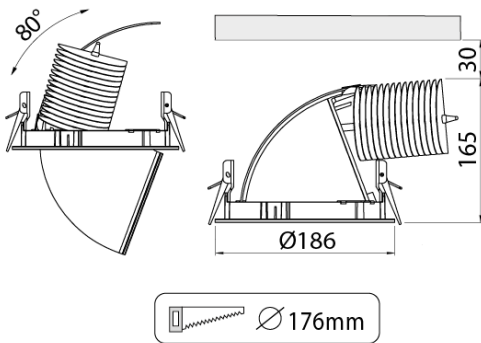

KEY FEATURES

Round LED spot light for powerful general or accent lighting. Rotates through 350° and pivots through 80°. With high efficiency LED (max. 141lm/w). Faceted glossy 99,98% aluminium reflector with clear tempered glass diffuser. Very suitable as spot light in shops. Standard available in white (RAL 9003). Direct connection to 220-240VAC. Low maintenance and high life expectancy (50.000 hours L90B10). Colour stability, Mac Adam <3. Fast and easy mounting with springs. Five years warranty.

ITEM CODE	DESCRIPTION	W	LM	LM/W	KELVIN	LIFETIME L80B10	BEAM ANGLE
3501035	LED Spot Scopa 62W 3000K 60° White	62	6290	101	3000	50000	60°
3501017	LED Spot Scopa 62W 3000K 60° Black	62	6290	101	3000	50000	60°
3501032	LED Spot Scopa 62W 4000K 20° White	62	6700	108	4000	50000	20°
3501014	LED Spot Scopa 62W 4000K 20° Black	62	6700	108	4000	50000	20°
3501034	LED Spot Scopa 62W 4000K 40° White	62	7115	115	4000	50000	40°
3501016	LED Spot Scopa 62W 4000K 40° Black	62	7115	115	4000	50000	40°
3501036	LED Spot Scopa 62W 4000K 60° White	62	6615	107	4000	50000	60°
3501018	LED Spot Scopa 62W 4000K 60° Black	62	6615	107	4000	50000	60°

DIMENSIONS

PHOTOMETRIC SPECIFICATIONS

LED SPOT SCOPA 33W 3000K 40D