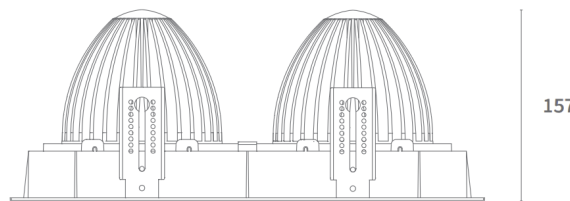

KEY FEATURES

Gimball spot, the spot can be directed in any direction, without it protruding from the ceiling. This creates a calm image on the ceiling. The recessed spot can be tilted 30° and rotated 360°, which gives a great deal of flexibility to move the spot according to products, including rotating the spot.

ITEM CODE	DESCRIPTION	W	LM*	LM/W*	KELVIN	LIFETIME L80B10	BEAM ANGLE
9111297	LED Spot Squadro LED Module Incl. Driver 26W 3000K CRI>80 38D 3700lm White	26	3700	142	3000	50000	38°
9112432	LED Spot Squadro LED Module Incl. Driver 42W 3000K CRI>90 PW 38D 5300lm Grey	42	5300	126	3000	50000	38°
9112436	LED Spot Squadro LED Module Incl. Driver 42W 3000K CRI>90 PW 38D 5300lm White	42	5300	126	3000	50000	38°
9112440	LED Spot Squadro LED Module Incl. Driver 42W 3000K CRI>90 PW 38D 5300lm Black	42	5300	126	3000	50000	38°
9112433	LED Spot Squadro LED Module Incl. Driver 42W 3000K CRI>90 PW 60D 5300lm Grey	42	5300	126	3000	50000	60°
9112437	LED Spot Squadro LED Module Incl. Driver 42W 3000K CRI>90 PW 60D 5300lm White	42	5300	126	3000	50000	60°
9112441	LED Spot Squadro LED Module Incl. Driver 42W 3000K CRI>90 PW 60D 5300lm Black	42	5300	126	3000	50000	60°

* Bruto lumen - LOR up to 85%

DIMENSIONS

215 x 215

Cutout Size
1-light
205x195mm

215 x 390

Cutout Size
2-light
205x370mm