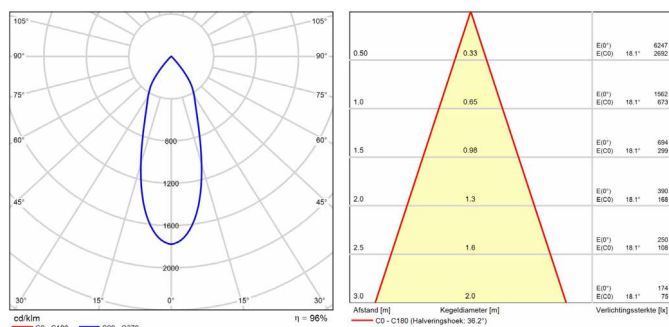

PRAGMALUX

All rights reserved. Pragmalux - PDL Lighting Group B.V. retains the right to modify product specifications without any prior notice or obligation and does not assume any liability for any consequences of using this document. Subject to errors and printing errors. Luminous flux tolerance: +/- 10%. Power consumption tolerance: +/- 10%.

Version: October 2020