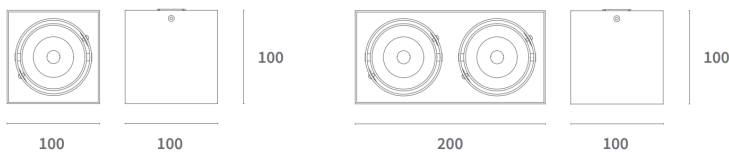

DIMENSIONS

PHOTOMETRIC SPECIFICATIONS

LED SURFACE SPOT KAJA 10W 2700K 38D