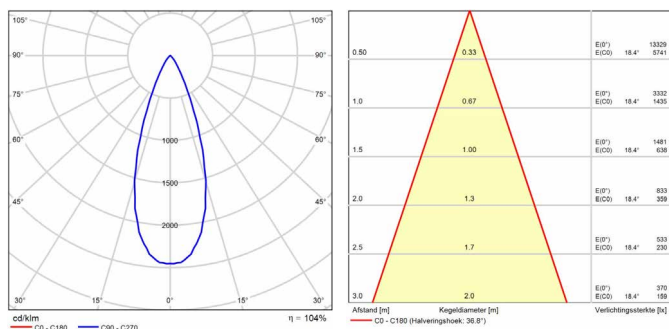

874/2012

PRAGMALUX

All rights reserved. Pragmalux - PDL Lighting Group B.V. retains the right to modify product specifications without any prior notice or obligation and does not assume any liability for any consequences of using this document. Subject to errors and printing errors. Luminous flux tolerance: +/- 10%. Power consumption tolerance: +/- 10%.

Version: October 2020

Page 1/1