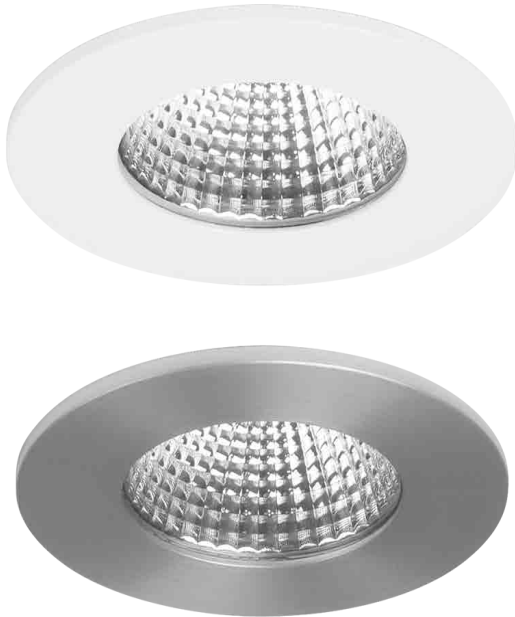

## KEY FEATURES

Pragmalux LED Recessed spot Vapor IP65 is a recessed spot with integrated LED module. Thanks to a CRI > 90 value, this spot ensures excellent color rendering of products. Luminaire is IP65 classified and can therefore also be used in the awning or bathroom. This product comes with an external premium LED driver and is available in different colors. The recessed spot has a cutting size of Ø60mm and an outer size of Ø79mm.

IP65 IK02

CRI ≥ 90

INSTALLATION  
60mm

DIMENSIONS  
79mm

**5** PRAGMALUX  
YEAR  
WARRANTY

## SPECIFICATIONS

ITEM CODE	DESCRIPTION	W	LM*	LM/W*	KELVIN	LIFETIME L80B10	BEAM ANGLE
9111690	LED Spot Vapor IP65 8,4W 2700K 520lm CRI>90 38° incl. driver Aluminium	8.4	520	62	2700	50000	38°
9111691	LED Spot Vapor IP65 8,4W 2700K 520lm CRI>90 38° incl. dimmable driver Aluminium	8.4	520	62	2700	50000	38°
9111693	LED Spot Vapor IP65 8,4W 2700K 520lm CRI>90 38° incl. driver White	8.4	520	62	2700	50000	38°
9111694	LED Spot Vapor IP65 8,4W 2700K 520lm CRI>90 38° incl. dimmable driver White	8.4	520	62	2700	50000	38°
9111696	LED Spot Vapor IP65 8,4W 3000K 520lm CRI>90 38° incl. driver Aluminium	8.4	520	62	3000	50000	38°
9111697	LED Spot Vapor IP65 8,4W 3000K 520lm CRI>90 38° incl. dimmable driver Aluminium	8.4	520	62	3000	50000	38°
9111699	LED Spot Vapor IP65 8,4W 3000K 520lm CRI>90 38° incl. driver White	8.4	520	62	3000	50000	38°
9111700	LED Spot Vapor IP65 8,4W 3000K 520lm CRI>90 38° incl. dimmable driver White	8.4	520	62	3000	50000	38°