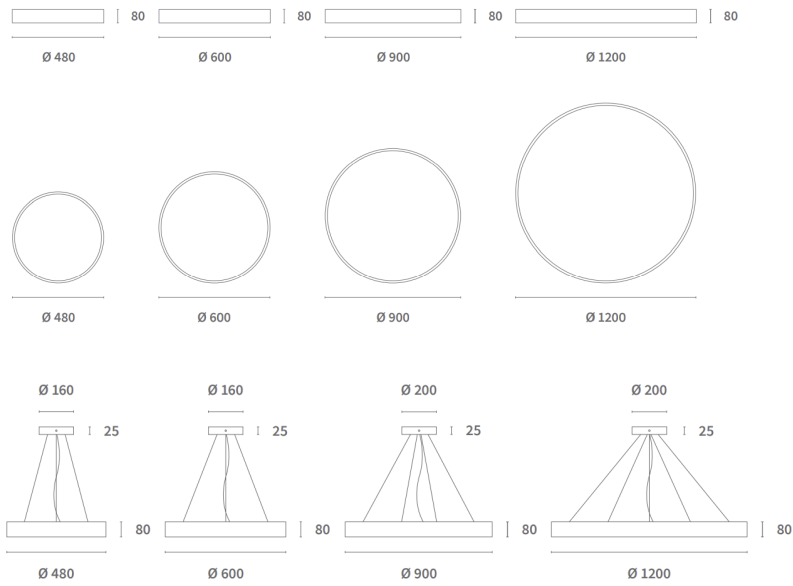

EXTRA INFORMATION

Grey surface version

Black surface version

Grey wall version

Black wall version

Grey pendant version

Black pendant version

PRAGMALUX

Version: October 2020

DIMENSIONS

PHOTOMETRIC SPECIFICATIONS LED PENDANT ZALO 90CM 3000K