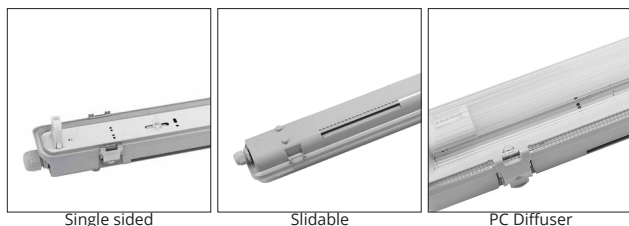

## KEY FEATURES

- Luminaire housing, available for 1 or 2 T8 LED Tubes
- Cable gland suitable for 8-14mm installations
- Single-sided power supply with G13 fitting
- Polycarbonate body and diffuser for extra durability
- Plug & Play installation
- Included stainless steel clips
- Available in 60cm – 150cm
- 5 year Pragmalux Warranty

## DETAILS

Single sided

Slidable

PC Diffuser