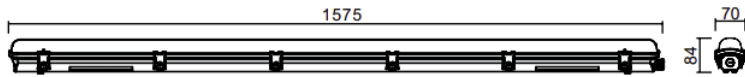

## DIMENSIONS

LED Waterproof Housing IP65 60cm 2x18W

LED Waterproof Housing IP65 120cm 1x36W

LED Waterproof Housing IP65 120cm 2x36W

LED Waterproof Housing IP65 150cm 1x58W

LED Waterproof Housing IP65 150cm 2x58W