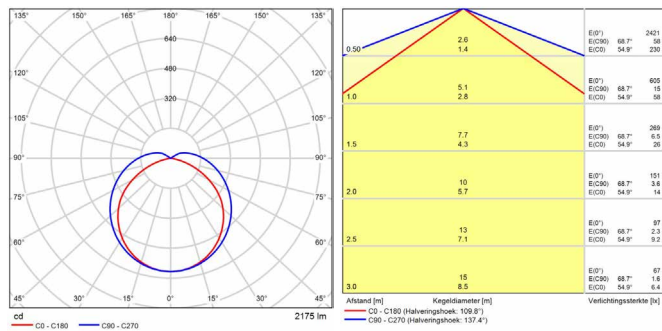

DIMENSIONS

PHOTOMETRIC SPECIFICATIONS

LED WATERPROOF SLIM IP65 19W 600 4000K

LED WATERPROOF SLIM IP65 35W 1200 4000K

LED WATERPROOF SLIM IP65 50W 1500 4000K

PRAGMALUX

All rights reserved. Pragmalux - PDL Lighting Group B.V. retains the right to modify product specifications without any prior notice or obligation and does not assume any liability for any consequences of using this document. Subject to errors and printing errors. Luminous flux tolerance: +/- 10%. Power consumption tolerance: +/- 10%.