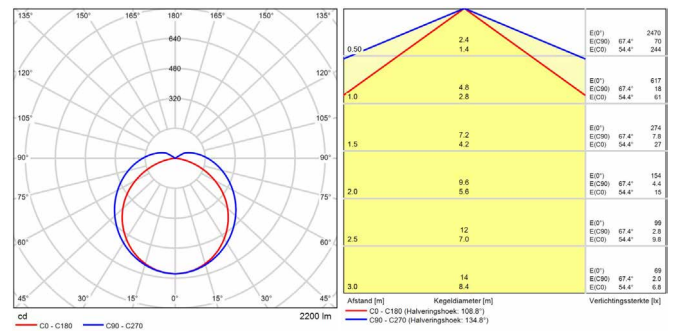

LED WATERPROOF SLIM IP65 18W 1200 4000K