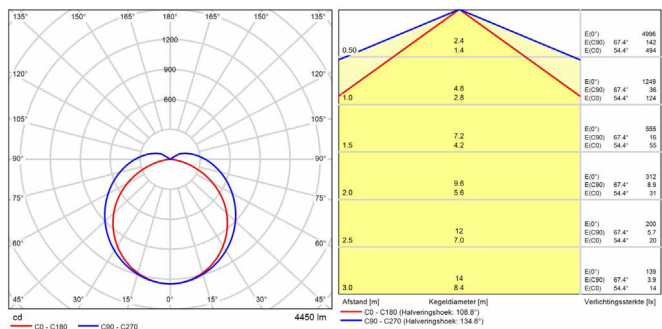

DIMENSIONS

PHOTOMETRIC SPECIFICATIONS

LED WATERPROOF SLIM IP65 19W 600 4000K

LED WATERPROOF SLIM IP65 35W 1200 4000K

LED WATERPROOF SLIM IP65 50W 1500 4000K

PRAGMALUX

All rights reserved. Pragmalux - PDL Lighting Group B.V. retains the right to modify product specifications without any prior notice or obligation and does not assume any liability for any consequences of using this document. Subject to errors and printing errors. Luminous flux tolerance: +/- 10%. Power consumption tolerance: +/- 10%.