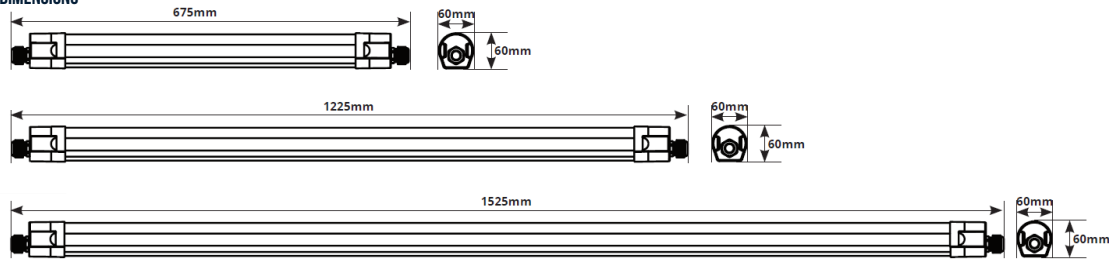

SLIM IP65 LED WATERPROOF

ITEM CODE	DESCRIPTION	DRIVER FAILURE RATE AT 5.000H	INRUSH CURRENT IPEAK (A)	INRUSH CURRENT TWIDTH (µs)	MAX. NO. OF DRIVERS ON MCB TYPE B 10A	MAX. NO. OF DRIVERS ON MCB TYPE B 16A	MAX. NO. OF DRIVERS ON MCB TYPE C 10A	MAX. NO. OF DRIVERS ON MCB TYPE C 16A
4607597	LED Waterproof Essence Slim IP65 19W 600 3000K Incl. 3x1.5mm TW	≤1%	17.56	138.5	68	108	112	183
4607603	LED Waterproof Essence Slim IP65 19W 600 4000K Incl. 3x1.5mm TW	≤1%	17.56	138.5	68	108	112	183
4607610	LED Waterproof Essence Slim IP65 18W 1200 3000K Incl. 3x1.5mm TW	≤1%	17.56	138.5	68	108	112	183
4607627	LED Waterproof Essence Slim IP65 18W 1200 4000K Incl. 3x1.5mm TW	≤1%	17.56	138.5	68	108	112	183
4607634	LED Waterproof Essence Slim IP65 35W 1200 3000K Incl. 3x1.5mm TW	≤1%	19.2	134	28	46	47	78
4607641	LED Waterproof Essence Slim IP65 35W 1200 4000K Incl. 3x1.5mm TW	≤1%	19.2	134	28	46	47	78
4607658	LED Waterproof Essence Slim IP65 30W 1500 3000K Incl. 3x1.5mm TW	≤1%	19.2	134	28	46	47	78
4607665	LED Waterproof Essence Slim IP65 30W 1500 4000K Incl. 3x1.5mm TW	≤1%	19.2	134	28	46	47	78
4607672	LED Waterproof Essence Slim IP65 50W 1500 3000K Incl. 3x1.5mm TW	≤1%	28.2	134	19	31	32	52
4607689	LED Waterproof Essence Slim IP65 50W 1500 4000K Incl. 3x1.5mm TW	≤1%	28.2	134	19	31	32	52

DIMENSIONS