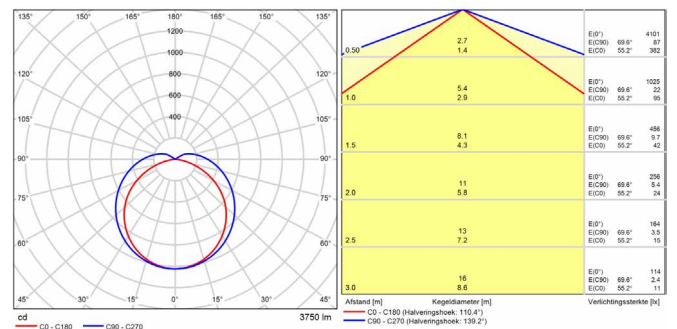

LED WATERPROOF SLIM IP65 30W 1500 4000K