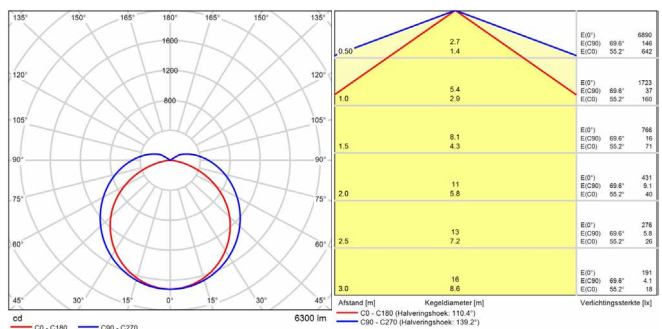

DIMENSIONS

PHOTOMETRIC SPECIFICATIONS

LED WATERPROOF SLIM IP65 19W 600 4000K

LED WATERPROOF SLIM IP65 35W 1200 4000K

LED WATERPROOF SLIM IP65 50W 1500 4000K

PRAGMALUX

All rights reserved. Pragmalux - PDL Lighting Group B.V. retains the right to modify product specifications without any prior notice or obligation and does not assume any liability for any consequences of using this document. Subject to errors and printing errors. Luminous flux tolerance: +/- 10%. Power consumption tolerance: +/- 10%.