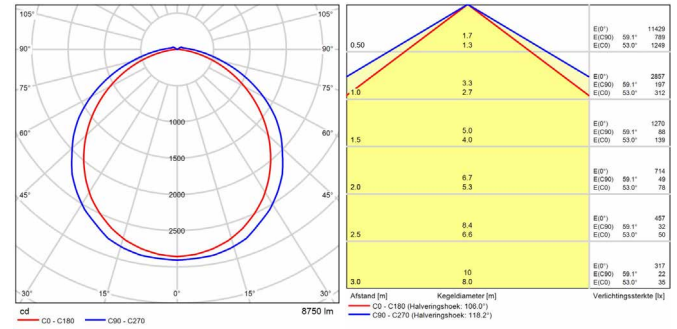

LED WATERPROOF ZEUS IP66 60W 1500 4000K INCL. 5X2.5MM TW