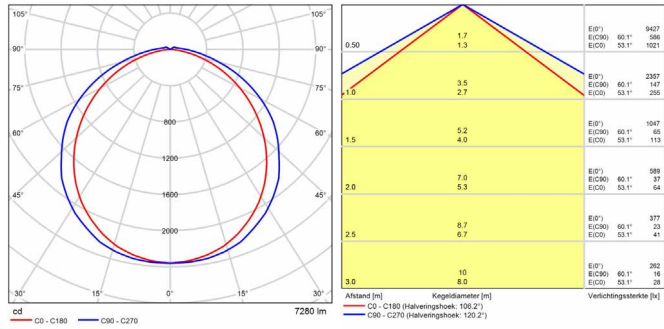

LED WATERPROOF ZEUS IP66 51W 1500 4000K INCL. 5X2.5MM TW