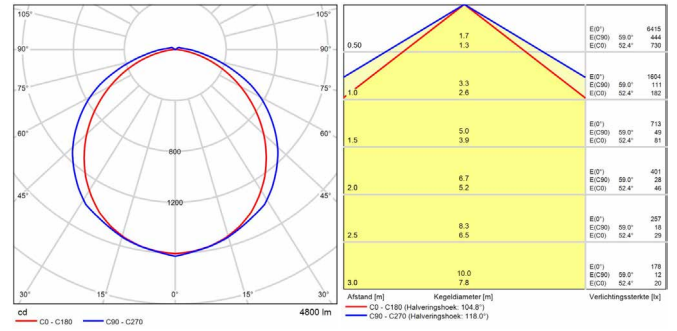

PHOTOMETRIC SPECIFICATIONS

LED WATERPROOF ZEUS IP66 19W 600 4000K INCL. 5X2.5MM TW

LED WATERPROOF ZEUS IP66 51W 1500 4000K INCL. 5X2.5MM TW

cd - C180 C90 - C270

LED WATERPROOF ZEUS IP66 35W 1200 4000K INCL. 5X2.5MM TW