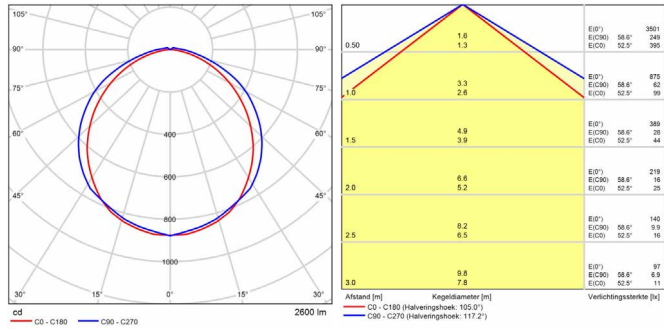

PHOTOMETRIC SPECIFICATIONS

LED WATERPROOF ZEUS IP66 19W 600 4000K INCL. 5X2.5MM TW