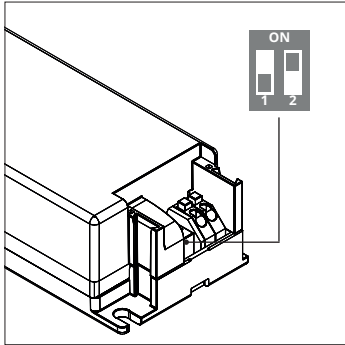

EXTRA INFORMATIE

OSRAM Multi-Watt 4 in 1 Driver versies