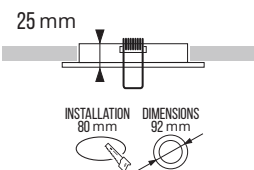

## KEY FEATURES

- High quality recessed spot made of aluminum
- 360° rotatable and 40° tiltable
- Removable inner ring for easy installation
- Powder coating finish

IP20 IK02 GU10 220V  
230V

## DIMENSIONS

## TECHNICAL DATA

ELECTRICAL DATA	
Voltage (V)	220-240
Frequency (Hz)	50/60
Max. Power (W)	50
Operating mode	GU10 fitting (included)
Electrical connection	2x 0.75mm <sup>2</sup> wire

COLORS & MATERIALS	
Color ( Housing)	White, Black, Aluminum, Nickel, Gold
Material ( Housing)	Aluminum

## CAPABILITIES

Type of connection	GU10 with 18cm cable
Installation	40° Tilttable