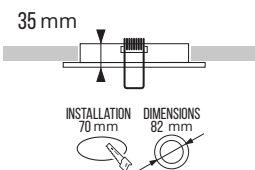

## DIMENSIONS

## TECHNICAL DATA

ELECTRICAL DATA	
Voltage (V)	220-240
Frequency (Hz)	50/60
Max. Power (W)	50
Operating mode	GU10 fitting (included)
Electrical connection	2x 0.75mm <sup>2</sup> wire
COLORS & MATERIALS	
Color ( Housing)	White, Black, Gold, Black/Gold
Material ( Housing)	Aluminum