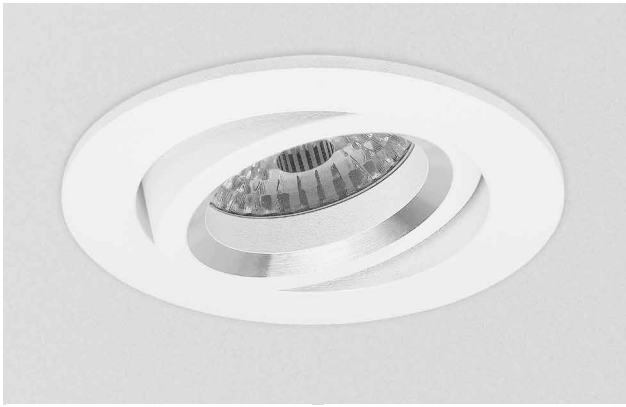

AURA LED GU10 SPOT

PRAGMALUX
PROFESSIONAL LIGHTING

3 PRAGMALUX
YEAR
WARRANTY

KEY FEATURES

- High quality recessed spot made of aluminum
- 360° rotatable and 40° tiltable
- Removable inner ring for easy installation
- Powder coating finish

IP20 IK02 GU10 220V
230V

DIMENSIONS

23 mm

INSTALLATION
69 mm

DIMENSIONS
82 mm

COLORS

ACCESSORIES

Honeycomb
4608204

Blade clips
4607849

COMPATIBLE LAMPS

GU10 LED LED module

OPTIONS

SPECIFICATIONS

ITEM CODE	DESCRIPTION	EQUIVALENT	COLOR
4600123	Aura MR16 Spot White Ø82mm Cutout Ø69mm 40° Tilttable (Incl. GU10 Fitting)	50W HAL	White
4600130	Aura MR16 Spot Black Ø82mm Cutout Ø69mm 40° Tilttable (Incl. GU10 Fitting)	50W HAL	Black
4600116	Aura MR16 Spot Aluminum Ø82mm Cutout Ø69mm 40° Tilttable (Incl. GU10 Fitting)	50W HAL	Brushed Alu
4600147	Aura MR16 Spot Nickel Ø82mm Cutout Ø69mm 40° Tilttable (Incl. GU10 Fitting)	50W HAL	Nickel

TECHNICAL DATA

ELECTRICAL DATA	
Voltage (V)	220-240
Frequency (Hz)	50/60
Max. Power (W)	50
Operating mode	GU10 fitting (included)
Electrical connection	2x 0.75mm ² wire

COLORS & MATERIALS	
Color (Housing)	White, Black, Aluminum, Nickel
Material (Housing)	Aluminum