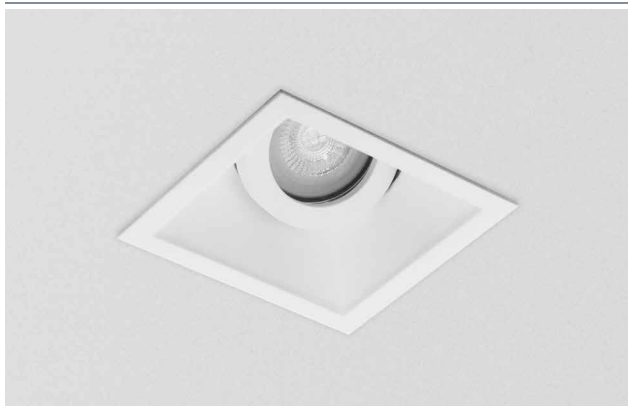

ZENA SQUARE LED GU10 SPOT

PRAGMALUX
PROFESSIONAL LIGHTING

3 PRAGMALUX
YEAR
WARRANTY

KEY FEATURES

- High quality recessed spot made of aluminum
- 40° tiltable
- Deep design for an extra calm effect
- Powder coating finish

IP20 IK02 GU10 220V
230V

COLORS

DIMENSIONS

39 mm

COMPATIBLE LAMPS

OPTIONS

SPECIFICATIONS

ITEM CODE	DESCRIPTION	EQUIVALENT	COLOR
4608105	Zena MR16 Spot Square White Ø93x93mm Cutout Ø80x80mm 40° Tilttable (Incl. GU10 Fitting)	50W HAL	White
4608112	Zena MR16 Spot Square Black Ø93x93mm Cutout Ø80x80mm 40° Tilttable (Incl. GU10 Fitting)	50W HAL	Black
4608150	Zena MR16 Spot Square White/Black Ø93x93mm Cutout Ø80x80mm 40° Tilttable (Incl. GU10 Fitting)	50W HAL	White/Black
4608228	Zena MR16 Spot Square Black/Gold Ø93x93mm Cutout Ø80x80mm 40° Tilttable (Incl. GU10 Fitting)	50W HAL	Black/Gold

TECHNICAL DATA

ELECTRICAL DATA	
Voltage (V)	220-240
Frequency (Hz)	50/60
Max. Power (W)	50
Operating mode	GU10 fitting (included)
Electrical connection	2x 0.75mm ² wire
COLORS & MATERIALS	
Color (Housing)	White, Black, White/Black, Black/Gold
Material (Housing)	Aluminum

CERTIFICATES & STANDARDS

Fixture certificates	CE
Ingress protection	IP20
Protection class IK	IK02

CAPABILITIES

Type of connection	GU10 with 18cm cable
Installation	40° Tilttable

PRAGMALUX

All rights reserved. Pragmalux - PDL Lighting Group B.V. retains the right to modify product specifications without any prior notice or obligation and does not assume any liability for any consequences of using this document. Subject to errors and printing errors. Luminous flux tolerance: +/- 10%. Power consumption tolerance: +/- 10%.