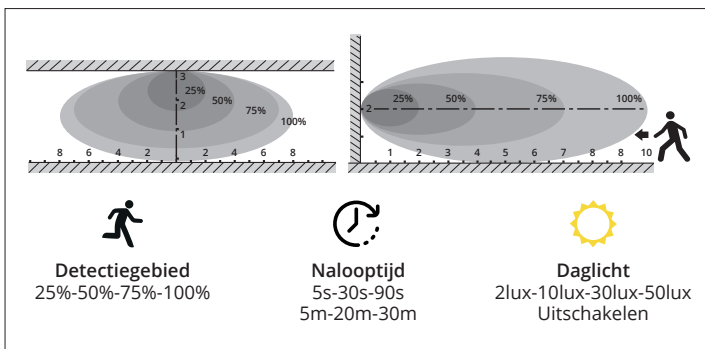

-S / -N / -SN / -DA / -DA-SC / -DA-N / -DA-SCN

Bewegingssensor
Maximale montagehoogte: 6 meter

Detectiegebied			Nalooptijd			Daglicht		
1	2		3	4	5	6	7	8
ON	ON	100%	ON	ON	ON	ON	ON	ON
OFF	ON	75%	OFF	ON	ON	ON	ON	ON
ON	OFF	50%	ON	OFF	ON	ON	OFF	OFF
OFF	OFF	25%	OFF	OFF	ON	ON	OFF	OFF
			ON	ON	OFF	ON	OFF	OFF
			OFF	OFF	OFF	OFF	OFF	OFF